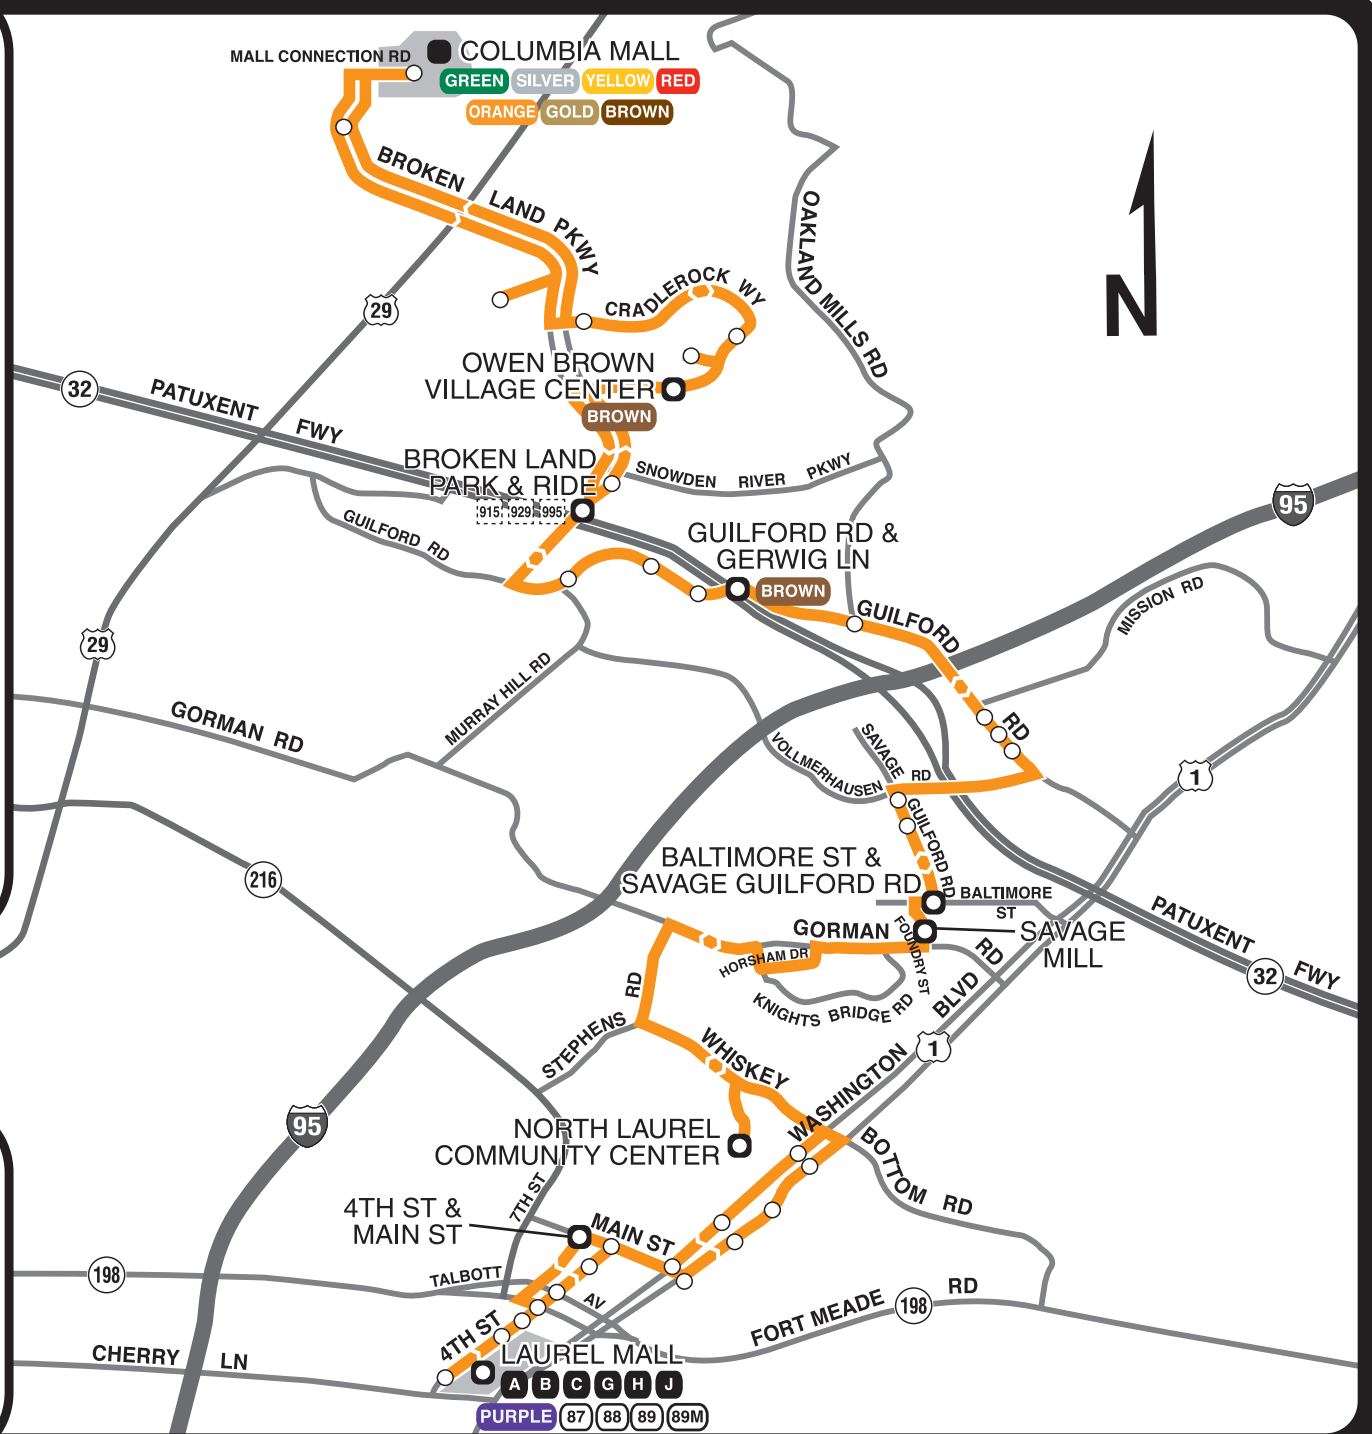

-  ROUTE C
-  PROXIMATE STREETS
-  POINT OF INTEREST
-  BUS STOP
-  HOWARD TRANSIT/
CONNECT-A-RIDE ROUTES
-  WMATA ROUTES
-  MTA ROUTES
-  MARC STATION

MAP NOT TO SCALE

PURPLE **MARC** **C**

A B E G H J

PURPLE 87 88 89 89M

LAUREL **MARC** STATION
US ROUTE 1 & MAIN ST

PURPLE **MARC** **C**

ROUTE E

MALL CONNECTION RD ● COLUMBIA MALL
 GREEN SILVER YELLOW RED
 ORANGE GOLD BROWN

- ROUTE E
- PROXIMATE STREETS
- POINT OF INTEREST
- BUS STOP
- HOWARD TRANSIT/CONNECT-A-RIDE ROUTES
- WMATA ROUTES
- MTA ROUTES
- MARC STATION

MAP NOT TO SCALE

PURPLE 87 88 89 89M