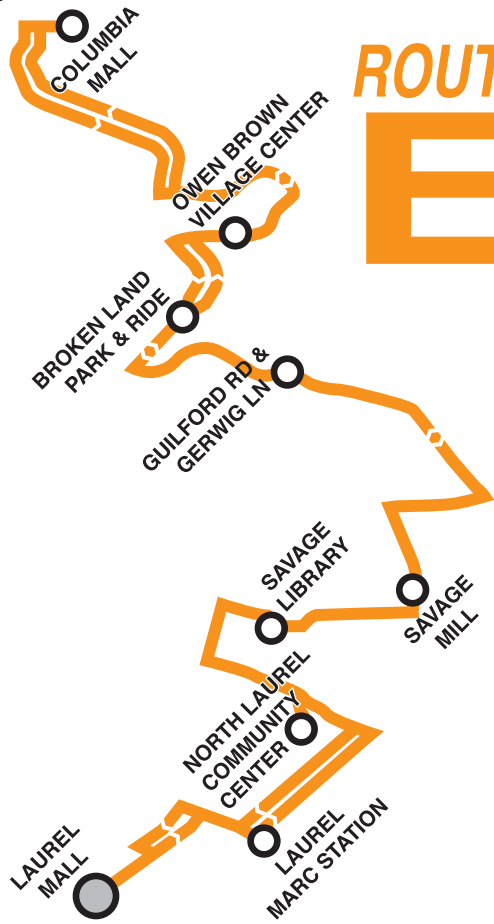

-  ROUTE C
-  PROXIMATE STREETS
-  POINT OF INTEREST
-  BUS STOP
-  HOWARD TRANSIT/
CONNECT-A-RIDE ROUTES
-  WMATA ROUTES
-  MTA ROUTES
-  MARC STATION

MAP NOT TO SCALE

PURPLE **MARC** **C**

A B E G H J

PURPLE 87 88 89 89M

LAUREL **MARC** STATION
US ROUTE 1 & MAIN ST

PURPLE **MARC** **C**

ROUTE E

MALL CONNECTION RD ● COLUMBIA MALL
 GREEN SILVER YELLOW RED
 ORANGE GOLD BROWN

- ROUTE E
- PROXIMATE STREETS
- POINT OF INTEREST
- BUS STOP
- HOWARD TRANSIT/CONNECT-A-RIDE ROUTES
- WMATA ROUTES
- MTA ROUTES
- MARC STATION